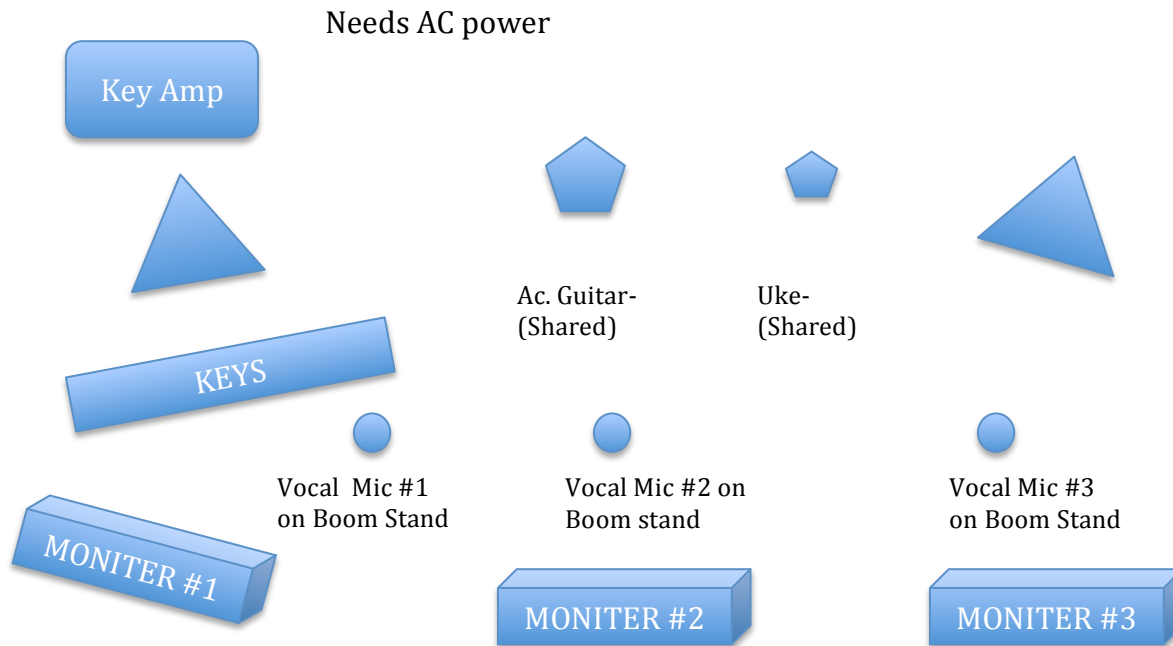

The Twigs (duo)

Stage Plot

Contact: Laura Good (310) 463-3267

lauragood@twigs.com

Linda
Vocal/Uke/Keys

Laura
Vocal/Uke/Guitar

FRONT OF HOUSE

Inst.

Line/Mic

1. Vocal #1	Shure Beta 87 (<i>*We'll be bringing our own Beta 87 mics</i>)
2. Acoustic Guitar	D.I.
3. Uke	D.I.
4. Vocal #2	Shure Beta 87 <i>*Note Mic #2 is on only during songs where Linda moves from Keys to center stage</i>
5. Keys	D.I./ and/or Mic on Amp
6. Vocal #3	Shure Beta 87

Requirements:

- -3 Mics on Boom Stands Beta 87's need phantom power
- -3 Monitors
- -Water On Stage